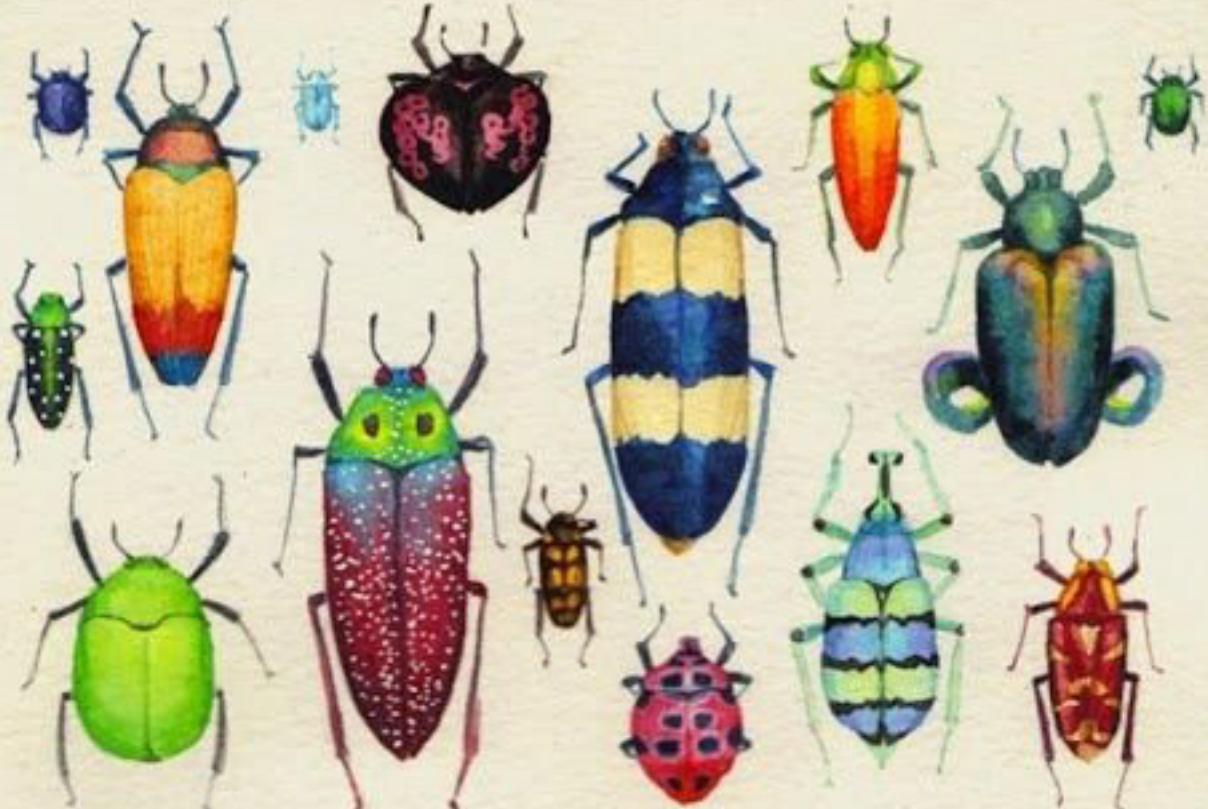

WHERE DO YOUR COLOURS COME FROM?